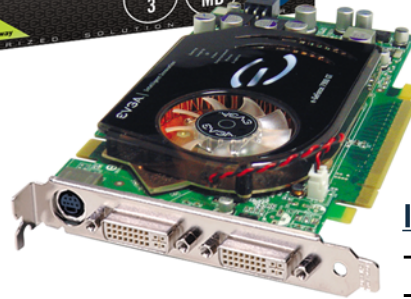

# e-GeForce 7900 GT KO

PN: 512-P2-N568

- 512MB
- GDDR 3
- HDTV
- PCI-E

### At A Glance

- 256-bit GeForce 7900 GT KO (560MHz clock)
- 512MB 256-bit 1.2ns (8x64) GDDR3 Memory (750MHz clock - 1500MHz effective)
- PCI Express x16 Compatibility (PCI Express Compliant)
- Integrated NVIDIA TV Encoder (HDTV, S-Video, Composite - OUTPUT)
- Dual DVI-I Connectors
- 48 GB per second memory bandwidth

### Features

- NVIDIA® SLI™ Ready
- Full Microsoft® DirectX® 9.0 Shader Model 3.0 support
- True high dynamic-range (HDR) lighting support
- NVIDIA® PureVideo™ technology
- Built for Microsoft® Windows Vista™
- Dual dual-link DVI supports two 2560x1600 resolution displays
- NVIDIA® CineFX® 4.0 engine
- NVIDIA® Intellisample™ 4.0 technology
- NVIDIA® ForceWare® Unified Driver Architecture (UDA)
- NVIDIA® nView® multi-display technology
- PCI Express® support
- OpenGL® 2.0 support